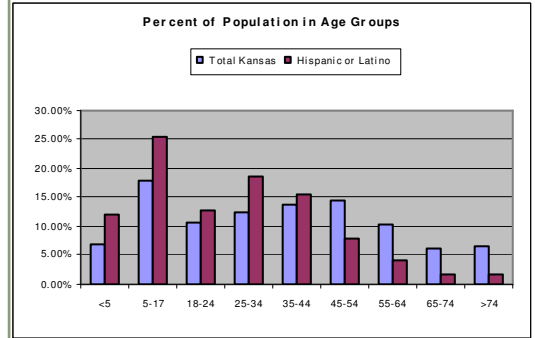

HISPANIC AMERICANS

2008 STATISTICAL PROFILE FOR KANSAS

PEOPLE

237,426

Estimated number of Hispanic Kansans as of July 1, 2006. This is 8.9% of the state's population. Hispanic Americans account for 14.8% of the total U.S. population.

174,770

There are 174,770 more Hispanic Americans in Kansas today than in 1980. That is a 278% increase, compared to a 17% increase in the total number of Kansans during that period.

496,030

The projected Hispanic population in Kansas in 2030, according to Woods and Poole Economics, Inc.

1,661

The number of Hispanic Americans in Kansas who serve in the armed forces. This is 0.7% of those over the age of 16, compared with 0.8% for the total Kansas population. There are 9,971 Hispanic American veterans living in Kansas.

37.4%

The percent of the Hispanic population under age 18, compared to 25.1% of the general Kansas population.

24.8

The median age of Hispanic persons in Kansas. 36.3 years is the median age for all Kansans.