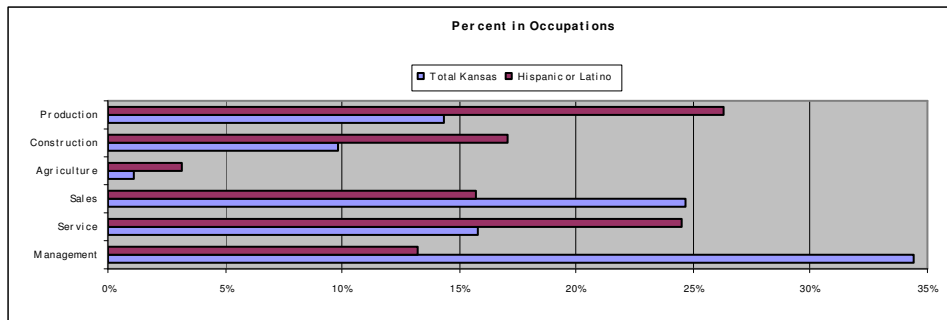

**STATE DATA CENTER
AT THE STATE
LIBRARY OF KANSAS**

State Capitol Building
Room 343-N
300 SW 10th Avenue
Topeka, KS 66612
Tel: 785-296-3296
E-mail: sdc@kslib.info

**KANSAS HISPANIC &
LATINO AMERICAN
AFFAIRS COMMISSION**

900 SW Jackson
Suite 100
Topeka, KS 66612
Tel: 785-296-3465
E-mail: Irene.Caballero@ks.gov

We're on the Web!
<http://kslib.info/censusinfo.html>
www.khlaaac.org

Data Sources, unless otherwise noted:
U.S. Census Bureau: 2006 American Community Survey, Census 2000, U.S. Census Bureau Annual Estimates Program.

MONEY MATTERS

$34,220

Median income for Hispanic households, the median income for the state is $45,478.

$12,821

Per capita income, compared to $23,818 for the state as a whole.

52.6%

Percentage of Hispanic Americans in Kansas who own their home.

4,176

In the 2002 Economic Census, the number of Hispanic owned businesses in Kansas, employing 7,493 people. This accounts for 1.9% of all Kansas firms.

$74,400

The median value of their homes. The overall median value for homes in Kansas is $114,400.

$659,587,000

Total receipts from those firms in 2002.